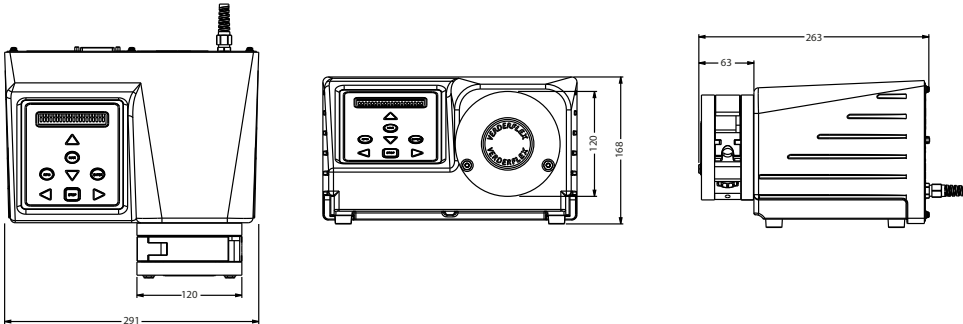

Verderflex

Vantage 3000 C S10

VERDERFLEX®

Verderflex Vantage 3000 C S10 Specification

Pump head	Polyoxymethylene (POM) and Aluminium, Powder Coated with Polymethylmethacrylate (PMMA) Front Cover
Control Options	Analogue Inputs (0-10V DC / 4 to 20mA), Potentiometer (10k Ω), Remote Stop / Start / Reverse (Footswitch)
Software Features	Keypad Lock, Memory Dose
Display	2 Line Alphanumeric Display
Motor	24 Hour Duty Brushless DC
Rotor	Polyoxymethylene with Stainless Steel Rollers
Power Supply	85 - 265V AC 50/60Hz with Fuseless Resettable Switch
Speed	10 to 250 RPM
Protection Class	IP66
Standard Tube	Verderprene, Silicone
Tube Sizes	3.2 x 2.4mm, 4.8 x 2.4mm, 6.4 x 2.4mm, 8.0 x 2.4mm
Weight	5.5 kg
Number of Heads	Single Head Standard, Two to Special Order

Flow Rates

Tube (ID x WT)	RPM	Flow ml/min	Flow l/hr
3.2 x 2.4 mm	10	20	1.2
3.2 x 2.4 mm	120	240	14.4
3.2 x 2.4 mm	200	390	23.4
3.2 x 2.4 mm	250	469	28.1
4.8 x 2.4 mm	10	25	1.5
4.8 x 2.4 mm	120	370	22.2
4.8 x 2.4 mm	200	580	34.8
4.8 x 2.4 mm	250	729	43.8
6.4 x 2.4 mm	10	50	2.7
6.4 x 2.4 mm	120	500	32.4
6.4 x 2.4 mm	200	900	53.4
6.4 x 2.4 mm	250	1000	65.6
8.0 x 2.4 mm	10	80	4.8
8.0 x 2.4 mm	120	900	52.8
8.0 x 2.4 mm	200	1500	88.8
8.0 x 2.4 mm	250	1780	106.8

Verderflex

Vantage 3000 C S10

All dimensions are in mm.
All dimensions and weights are for guidance only.

WolfLabs

Pricing on any accessories shown can be found by keying the part number into the search box on our website.