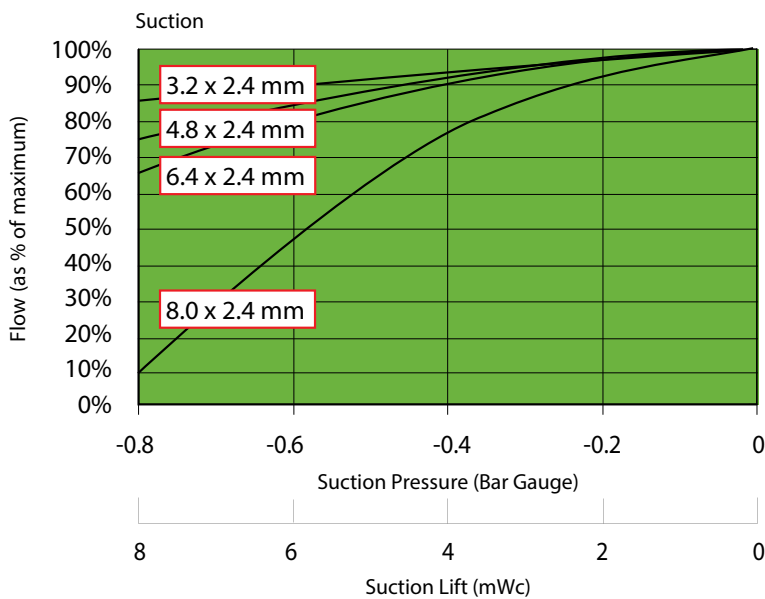

Verderflex

Vantage 3000 C S10

VERDERFLEX®

Verderflex Vantage 3000 C S10 Specification

Pump head	Polyoxymethylene (POM) and Aluminium, Powder Coated with Polymethylmethacrylate (PMMA) Front Cover
Control Options	Analogue Inputs (0-10V DC / 4 to 20mA), Potentiometer (10k Ω), Remote Stop / Start / Reverse (Footswitch)
Software Features	Keypad Lock, Memory Dose
Display	2 Line Alphanumeric Display
Motor	24 Hour Duty Brushless DC
Rotor	Polyoxymethylene with Stainless Steel Rollers
Power Supply	85 - 265V AC 50/60Hz with Fuseless Resettable Switch
Speed	10 to 250 RPM
Protection Class	IP66
Standard Tube	Verderprene, Silicone
Tube Sizes	3.2 x 2.4mm, 4.8 x 2.4mm, 6.4 x 2.4mm, 8.0 x 2.4mm
Weight	5.5 kg
Number of Heads	Single Head Standard, Two to Special Order

Flow Rates

Tube (ID x WT)	RPM	Flow ml/min	Flow l/hr
3.2 x 2.4 mm	10	20	1.2
3.2 x 2.4 mm	120	240	14.4
3.2 x 2.4 mm	200	390	23.4
3.2 x 2.4 mm	250	469	28.1
4.8 x 2.4 mm	10	25	1.5
4.8 x 2.4 mm	120	370	22.2
4.8 x 2.4 mm	200	580	34.8
4.8 x 2.4 mm	250	729	43.8
6.4 x 2.4 mm	10	50	2.7
6.4 x 2.4 mm	120	500	32.4
6.4 x 2.4 mm	200	900	53.4
6.4 x 2.4 mm	250	1000	65.6
8.0 x 2.4 mm	10	80	4.8
8.0 x 2.4 mm	120	900	52.8
8.0 x 2.4 mm	200	1500	88.8
8.0 x 2.4 mm	250	1780	106.8

Flows are typical and were measured with water at 20°C with no suction lift or discharge pressure. Actual flows will vary according to suction conditions, discharge pressure and normal component production tolerances.

Verderflex

Vantage 3000 C S10

All dimensions are in mm.
All dimensions and weights are for guidance only.

WolfLabs

Pricing on any accessories shown can be found by keying the part number into the search box on our website.