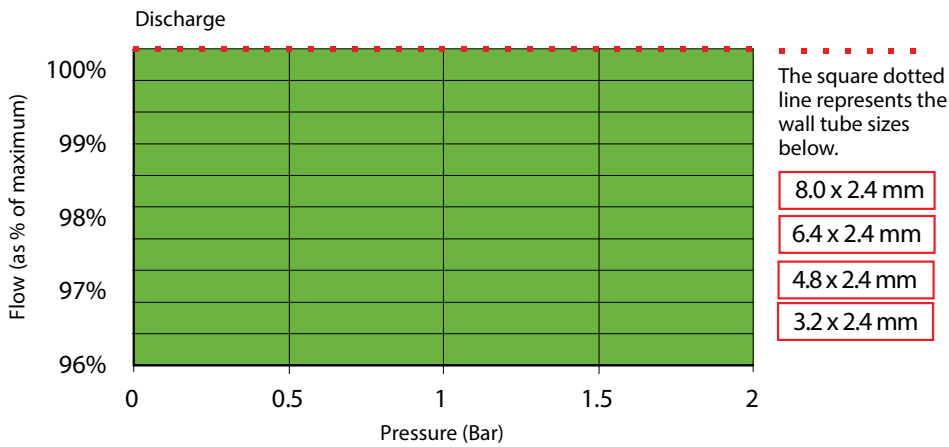

Flow Rates

Tube (ID x WT)	RPM	Flow ml/min	Flow l/hr
3.2 x 2.4 mm	10	20	1.2
3.2 x 2.4 mm	120	240	14.4
3.2 x 2.4 mm	200	390	23.4
3.2 x 2.4 mm	250	469	28.1
4.8 x 2.4 mm	10	25	1.5
4.8 x 2.4 mm	120	370	22.2
4.8 x 2.4 mm	200	580	34.8
4.8 x 2.4 mm	250	729	43.8
6.4 x 2.4 mm	10	50	2.7
6.4 x 2.4 mm	120	500	32.4
6.4 x 2.4 mm	200	900	53.4
6.4 x 2.4 mm	250	1000	65.6
8.0 x 2.4 mm	10	80	4.8
8.0 x 2.4 mm	120	900	52.8
8.0 x 2.4 mm	200	1500	88.8
8.0 x 2.4 mm	250	1780	106.8

Flows are typical and were measured with water at 20°C with no suction lift or discharge pressure. Actual flows will vary according to suction conditions, discharge pressure and normal component production tolerances.

Verderflex

Vantage 3000 C S10

All dimensions are in mm.
All dimensions and weights are for guidance only.

WolfLabs

Pricing on any accessories shown can be found by keying the part number into the search box on our website.